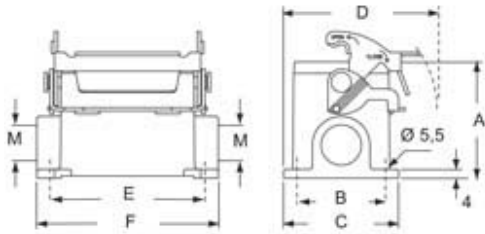

Part number

M7PE 06 L220

Catalogue drawings

type	A	B	C	D	E	F
M7PE 06 L	53	40	52	70	70	82
M7APE 06 L	73	45	57	72,5	70	82