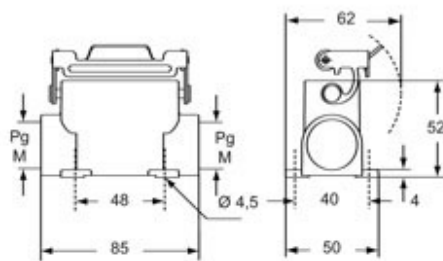

IP degree of protection	IP65
--------------------------------	------

Further technical details

Weight	27,70 g
Operating temperature range (min, max)	-40°C...+125°C

Material properties

Main material	Aluminium die-cast
Other materials	Gasket: FKM
Colour	RAL 9005 black
RoHs conformity	Compliant
China RoHs - EFUP	E
REACH SVHC substances	No

Approvals / Standards

Certifications	DNV, BV
UL	ECBT2
cUL	ECBT8

General ordering information

EAN13 code	8015747043939
eCl@ss 8.1	27440208
ETIM 7.0	EC002314

Packaging Information

Sub-packaging length	118,00 mm
Sub-packaging height	32,00 mm
Sub-packaging width	76,00 mm
Sub-packaging weight	0,14 kg
Sub-packaging volume	0,29 dm ³
Sub-packaging description	Carton tray
Sub-packaging quantity	5 Pcs
Sub-packaging EAN barcode	8015747043946

Part number

CZCW 15 L

Catalogue drawings

CZIWL

CZPW L MZPW L

CZCW L