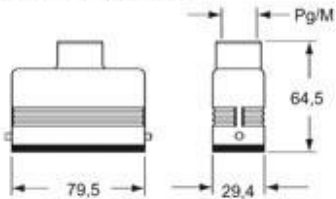

Technical data

IP degree of protection	IP65 / IP66 / IP69
--------------------------------	--------------------

Further technical details

Weight	187,00 g
Operating temperature range (min, max)	-40°C...+125°C

Part number

CZAOW 25 L21

Catalogue drawings

CZOW L MZOW L

CZAOW L - MZAOW L CZAVV L - MZAVV L

CZVW L MZVW L

CZCW LG