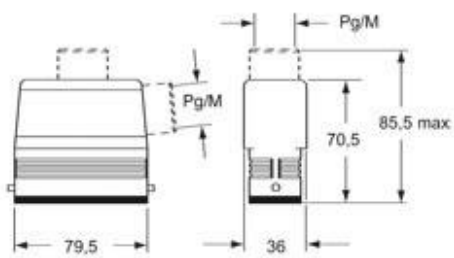

Technical data

IP degree of protection	IP65 / IP66 / IP69
--------------------------------	--------------------

Further technical details

Weight	187,00 g
Operating temperature range (min, max)	-40°C...+125°C

Part number

CZAOW 25 L21

Catalogue drawings

CZOW L MZOW L

CZAOW L - MZAOW L CZAVV L - MZAVV L

CZVW L MZVW L

CZCW LG