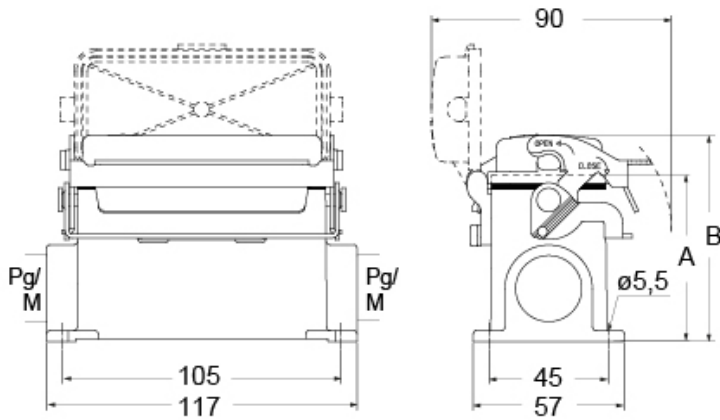

Part number

CVAP 16LSP29

Surface mounting housing, V-TYPE series, with 1 lever, Pg29 cable entry, size "77.27", high construction, with SIMPLEX self-closing cover

Product description

Product type	Surface mounting housing
Series	V-TYPE
Closing type	With 1 lever
Size	Size 77.27
Cable entry	With cable entry Pg29
Specification	High construction, with SIMPLEX self-closing cover

Technical data

IP degree of protection IP65

Further technical details

Operating temperature range (min, max) -40°C...+125°C

Material properties

Other materials	Lever: Stainless steel Gasket: NBR
Colour	RAL 7040 grey
RoHs conformity	Compliant
China RoHs - EFUP	E
REACH SVHC substances	No

Approvals / Standards

Certifications	DNV, BV
UL	ECBT2
cUL	ECBT8

General ordering information

EAN13 code 8015747267410

Part number

CVAP 16LSP29

Catalogue drawings

part No.	A	B
CVP / MVP 16 LSP	63	78
CVAP / MVAP 16 LSP	81	96