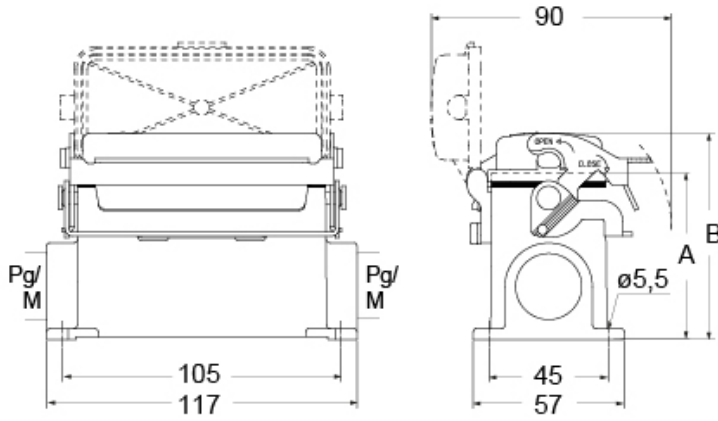

Part number

CVAP 16LSP21

Surface mounting housing, V-TYPE series, with 1 lever, Pg21 cable entry, size "77.27", high construction, with SIMPLEX self-closing cover

Product description

Product type	Surface mounting housing
Series	V-TYPE
Closing type	With 1 lever
Size	Size 77.27
Cable entry	With cable entry Pg21
Specification	High construction, with SIMPLEX self-closing cover

Technical data

IP degree of protection IP65

Further technical details

Operating temperature range (min, max) -40°C...+125°C

Material properties

Other materials	Lever: Stainless steel Gasket: NBR
Colour	RAL 7040 grey
RoHs conformity	Compliant
China RoHs - EFUP	E
REACH SVHC substances	No

Approvals / Standards

Certifications	DNV, BV
UL	ECBT2
cUL	ECBT8

General ordering information

EAN13 code 8015747267427

Part number

CVAP 16LSP21

Catalogue drawings

part No.	A	B
CVP / MVP 16 LSP	63	78
CVAP / MVAP 16 LSP	81	96