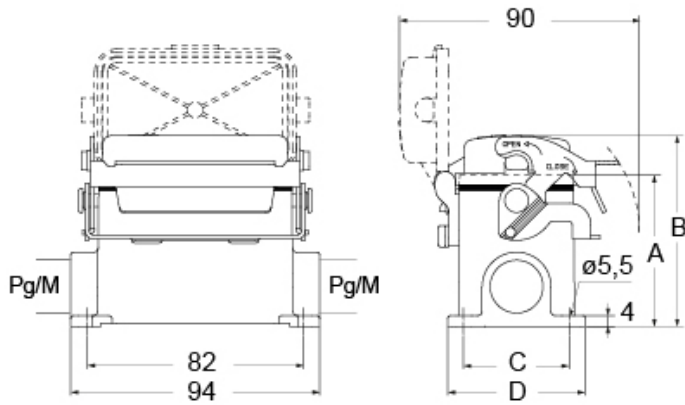

Part number

CVAP 10LSP21

Surface mounting housing, V-TYPE series, with 1 lever, Pg21 cable entry, size "57.27", high construction, with SIMPLEX self-closing cover

Product description

Product type	Surface mounting housing
Series	V-TYPE
Closing type	With 1 lever
Size	Size 57.27
Cable entry	With cable entry Pg21
Specification	High construction, with SIMPLEX self-closing cover

Technical data

IP degree of protection IP65

Further technical details

Operating temperature range (min, max) -40°C...+125°C

Material properties

Other materials	Lever: Stainless steel Gasket: NBR
Colour	RAL 7040 grey
RoHs conformity	Compliant
China RoHs - EFUP	E
REACH SVHC substances	No

Approvals / Standards

Certifications	DNV, BV
UL	ECBT2
cUL	ECBT8

General ordering information

EAN13 code 8015747267342

Part number

CVAP 10LSP21

Catalogue drawings

part No.	A	B	C	D
CVP / MVP 10 LSP	57	72	40	52
CVAP / MVAP 10 LSP	74	89	45	57
