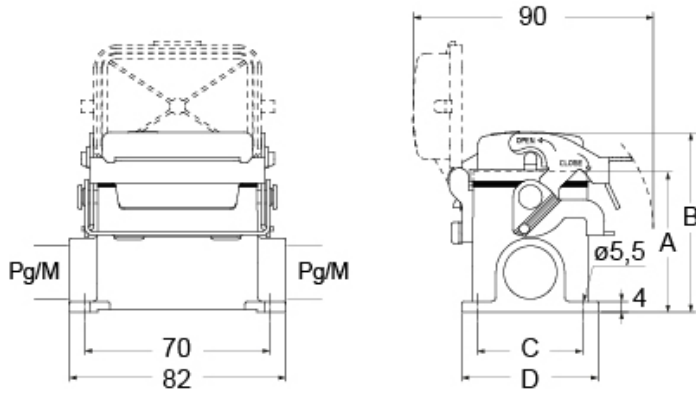

Part number

CVAP 06LSP29

Surface mounting housing, V-TYPE series, with 1 lever, Pg29 cable entry, size "44.27", high construction, with SIMPLEX self-closing cover

Product description

Product type	Surface mounting housing
Series	V-TYPE
Closing type	With 1 lever
Size	Size 44.27
Cable entry	With cable entry Pg29
Specification	High construction, with SIMPLEX self-closing cover

Technical data

IP degree of protection IP65

Further technical details

Operating temperature range (min, max) -40°C...+125°C

Material properties

Other materials	Lever: Stainless steel Gasket: NBR
Colour	RAL 7040 grey
RoHs conformity	Compliant
China RoHs - EFUP	E
REACH SVHC substances	No

Approvals / Standards

Certifications	DNV, BV
UL	ECBT2
cUL	ECBT8

General ordering information

EAN13 code 8015747267304

Part number

CVAP 06LSP29

Catalogue drawings

part No.	A	B	C	D
CVP / MVP 6 LSP	53	68	40	52
CVAP / MVAP 6 LSP	74	89	45	57