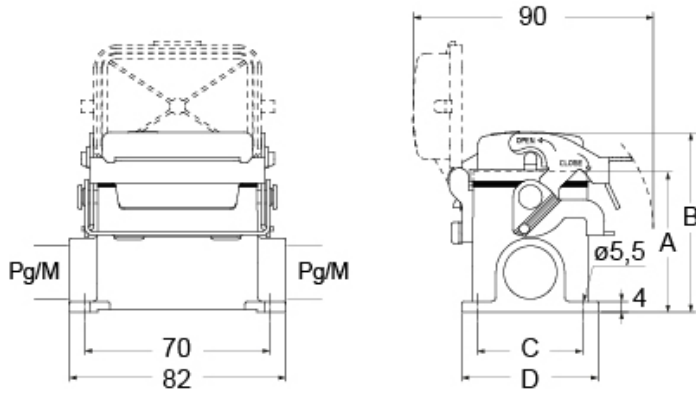

Part number

CVAP 06LSP21

Surface mounting housing, V-TYPE series, with 1 lever, Pg21 cable entry, size "44.27", high construction, with SIMPLEX self-closing cover

Product description

Product type	Surface mounting housing
Series	V-TYPE
Closing type	With 1 lever
Size	Size 44.27
Cable entry	With cable entry Pg21
Specification	High construction, with SIMPLEX self-closing cover

Technical data

IP degree of protection IP65

Further technical details

Operating temperature range (min, max) -40°C...+125°C

Material properties

Other materials	Lever: Stainless steel Gasket: NBR
Colour	RAL 7040 grey
RoHs conformity	Compliant
China RoHs - EFUP	E
REACH SVHC substances	No

Approvals / Standards

Certifications	DNV, BV
UL	ECBT2
cUL	ECBT8

General ordering information

EAN13 code 8015747267298

Part number

CVAP 06LSP21

Catalogue drawings

part No.	A	B	C	D
CVP / MVP 6 LSP	53	68	40	52
CVAP / MVAP 6 LSP	74	89	45	57
