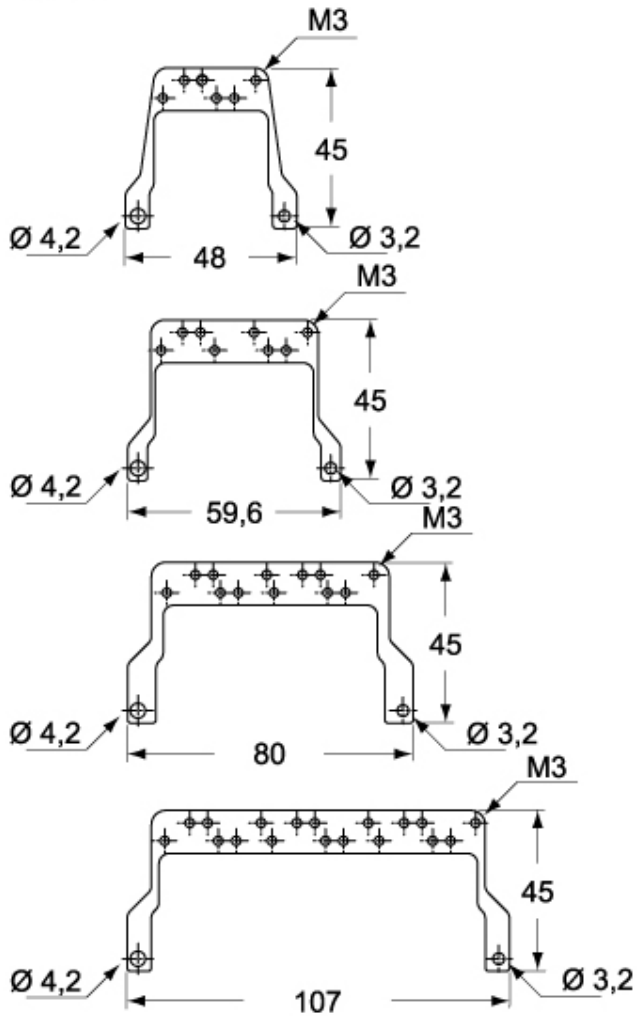

Part number

CR 24 ST

Cable anchorage, for shielded cables, for MIXO frames for 6 inserts

Product description

Product type	Cable anchorage
Size	Size 104.27
Specification	For MIXO frames, for shielded cables In zinc plated iron

Further technical details

Weight	20,70 g
---------------	---------

General ordering information

EAN13 code	8015747102391
eCl@ss 8.1	27449290
ETIM 7.0	EC002943

Packaging Information

Sub-packaging weight	0,10 kg
Sub-packaging description	Plastic bag
Sub-packaging quantity	5 Pcs
Sub-packaging EAN barcode	8015747102506

Part number

CR 24 ST

Catalogue drawings

CR...ST

CR...CA