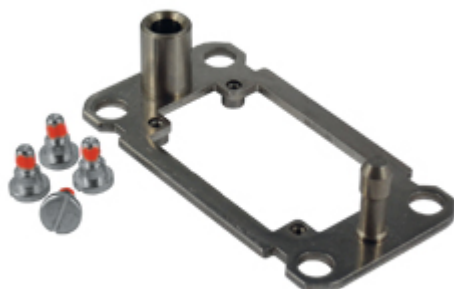

Part number

CR 24 DF

Docking frame, size "104.27", for inserts size "104.27" and frames for 6 inserts

Product description

Product type	Docking frame
Size	Size 104.27
Specification	For inserts size "104.27" and frames for 6 inserts

Further technical details

Weight	117,00 g
---------------	----------

General ordering information

EAN13 code	8015747182362
eCl@ss 8.1	27440210
ETIM 7.0	EC002310

Packaging Information

Packaging length	220,00 mm
Packaging height	130,00 mm
Packaging width	240,00 mm
Packaging weight	2,52 kg
Packaging volume	6,86 dm ³
Packaging description	Carton box
Packaging quantity	20 Pcs
Packaging EAN code	8015747044769
Sub-packaging weight	0,13 kg
Sub-packaging description	Plastic bag
Sub-packaging quantity	1 Pcs
Sub-packaging EAN barcode	8015747182393

Part number

CR 24 DF

Catalogue drawings