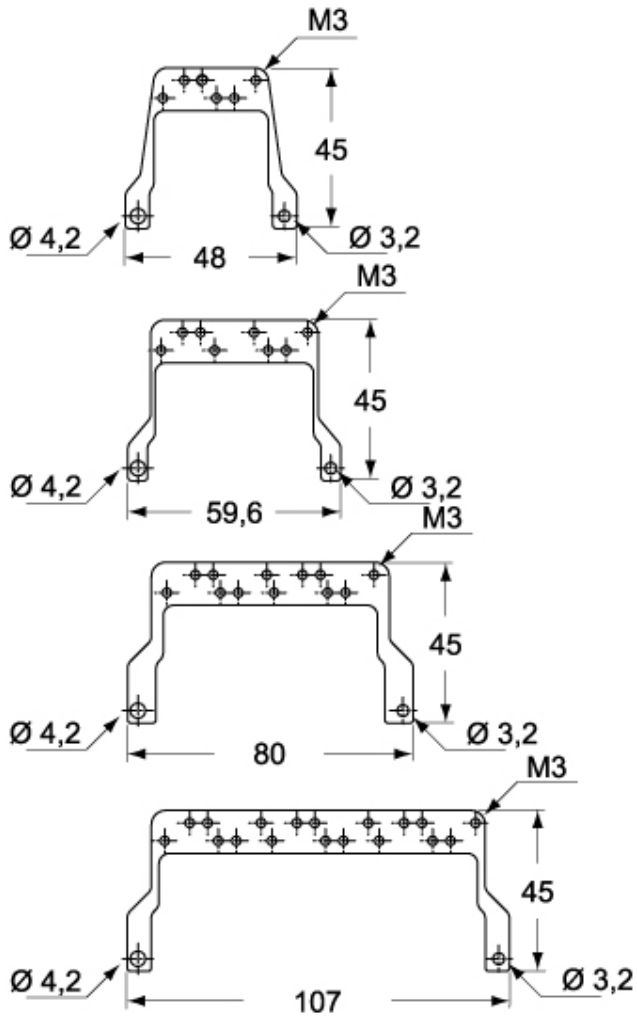

Part number

CR 06 ST

Cable anchorage, for shielded cables, for MIXO frames for 2 inserts

Product description

Product type	Cable anchorage
Size	Size 44.27
Specification	For MIXO frames, for shielded cables In zinc plated iron

Further technical details

Weight	11,40 g
---------------	---------

General ordering information

EAN13 code	8015747102421
eCl@ss 8.1	27449290
ETIM 7.0	EC002943

Packaging Information

Sub-packaging weight	0,06 kg
Sub-packaging description	Plastic bag
Sub-packaging quantity	5 Pcs
Sub-packaging EAN barcode	8015747102452

Part number

CR 06 ST

Catalogue drawings

CR...ST

CR...CA