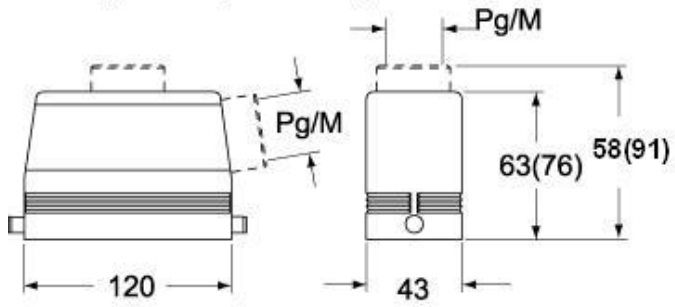

Part number

CMV 16 LG

Catalogue drawings

**CMO L (CMAO L) - MMO L [MMAO L]
CMV L [CMAV L] - MMV L (MMAV L)**