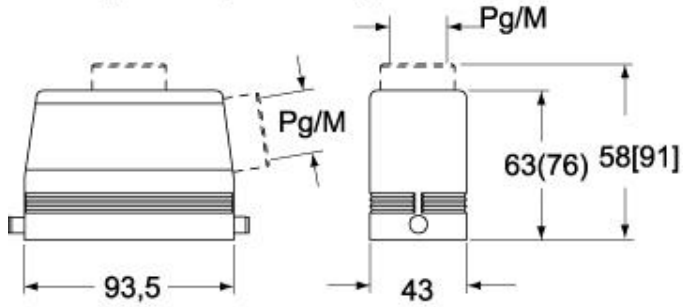

Part number

CMAO 06 L21

Catalogue drawings

**CMO L (CMAO L) - MMO L [MMAO L]
CMV L [CMAV L] - MMV L (MMAV L)**