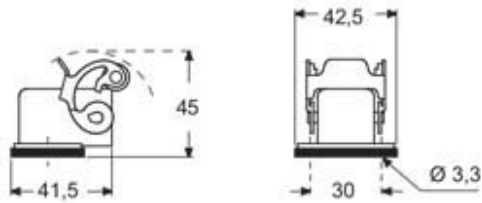

Part number

CKAXE 03 IA

Catalogue drawings