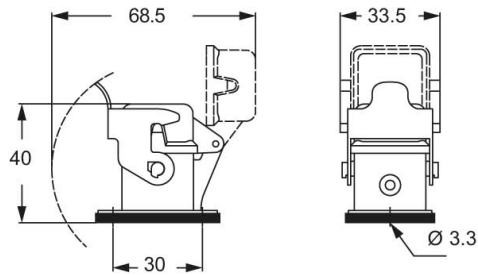

Part number

CKAX 03 ILSA

Bulkhead mounting housing, CKA series, with 1 lever, size "21.21", for male inserts, with self-closing metal cover

Product description

Product type	Bulkhead mounting housing
Series	CKA
Closing type	With 1 lever
Size	Size "21.21"
Cable entry	Without cable entry
Specification	For male inserts, with self-closing metal cover

Technical data

IP degree of protection	IP44 - IP66 / IP67 / IP69 with CKR 65 (D)
--------------------------------	---

Further technical details

Weight	60,70 g
Operating temperature range (min, max)	-40°C...+125°C

UL	ECBT2
cUL	ECBT8

General ordering information

EAN13 code	8015747027328
eCl@ss 8.1	27440202
ETIM 7.0	EC000437

Packaging Information

Sub-packaging length	185,00 mm
Sub-packaging height	40,00 mm
Sub-packaging width	155,00 mm
Sub-packaging weight	0,61 kg
Sub-packaging volume	1,15 dm ³
Sub-packaging description	Carton box
Sub-packaging quantity	10 Pcs
Sub-packaging EAN barcode	8015747034357

Part number

CKAX 03 ILSA

Catalogue drawings

panel cut-out for enclosures, dimensions in mm

CKA ILS

CKA ILSA

CKAX ILS

CKAX ILSA