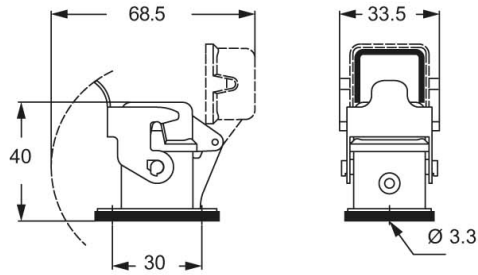

Part number

CKAX 03 ILSA

Bulkhead mounting housing, CKA series, with 1 lever, size "21.21", for male inserts, with self-closing metal cover

Product description

Product type	Bulkhead mounting housing
Series	CKA
Closing type	With 1 lever
Size	Size "21.21"
Cable entry	Without cable entry
Specification	For male inserts, with self-closing metal cover

Technical data

IP degree of protection	IP44 - IP66 / IP67 / IP69 with CKR 65 (D)
--------------------------------	---

Further technical details

Weight	60,70 g
Operating temperature range (min, max)	-40°C...+125°C

UL	ECBT2
cUL	ECBT8

General ordering information

EAN13 code	8015747027328
eCl@ss 8.1	27440202
ETIM 7.0	EC000437

Packaging Information

Sub-packaging length	185,00 mm
Sub-packaging height	40,00 mm
Sub-packaging width	155,00 mm
Sub-packaging weight	0,61 kg
Sub-packaging volume	1,15 dm ³
Sub-packaging description	Carton box
Sub-packaging quantity	10 Pcs
Sub-packaging EAN barcode	8015747034357

Part number

CKAX 03 ILSA

Catalogue drawings

panel cut-out for enclosures, dimensions in mm

CKA ILS

CKA ILSA

CKAX ILS

CKAX ILSA