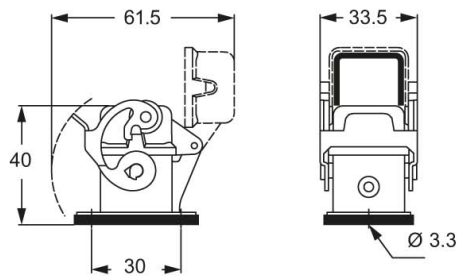

Part number

CKAX 03 ILSA

Bulkhead mounting housing, CKA series, with 1 lever, size "21.21", for male inserts, with self-closing metal cover

Product description

Product type	Bulkhead mounting housing
Series	CKA
Closing type	With 1 lever
Size	Size "21.21"
Cable entry	Without cable entry
Specification	For male inserts, with self-closing metal cover

Technical data

IP degree of protection	IP44 - IP66 / IP67 / IP69 with CKR 65 (D)
--------------------------------	---

Further technical details

Weight	60,70 g
Operating temperature range (min, max)	-40°C...+125°C

UL	ECBT2
cUL	ECBT8

General ordering information

EAN13 code	8015747027328
eCl@ss 8.1	27440202
ETIM 7.0	EC000437

Packaging Information

Sub-packaging length	185,00 mm
Sub-packaging height	40,00 mm
Sub-packaging width	155,00 mm
Sub-packaging weight	0,61 kg
Sub-packaging volume	1,15 dm ³
Sub-packaging description	Carton box
Sub-packaging quantity	10 Pcs
Sub-packaging EAN barcode	8015747034357

Part number

CKAX 03 ILSA

Catalogue drawings

panel cut-out for enclosures, dimensions in mm

CKA ILS

CKA ILSA

CKAX ILS

CKAX ILSA