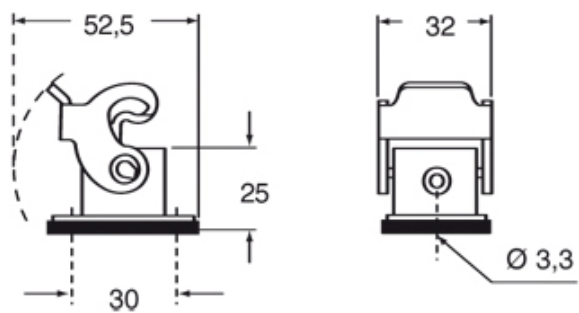

Part number

CK 03 IN

Bulkhead mounting housing, CK series, with 1 lever, size "21.21", black colour

Product description		Material properties	
Product type	Bulkhead mounting housing	Other materials	Lever: Polyamide (PA) Gasket: TPE
Series	CK	Colour	RAL 9005 black
Closing type	With 1 lever	RoHS conformity	Compliant
Size	Size "21.21"	China RoHS - EFUP	E
Cable entry	Without cable entry	REACH SVHC substances	No
Specification	Black colour		
Technical data		Approvals / Standards	
IP degree of protection	IP44 - IP66 / IP67 / IP69 with CKR 65 (D)	UL	ECBT2
Further technical details		cUL	ECBT8
Weight	14,00 g	General ordering information	
Operating temperature range (min, max)	-40°C...+125°C	EAN13 code	8015747026451
		eCl@ss 8.1	27440202
		ETIM 7.0	EC000437
		Packaging Information	
		Packaging length	330,00 mm
		Packaging height	170,00 mm
		Packaging width	230,00 mm
		Packaging weight	1,77 kg
		Packaging volume	12,90 dm ³
		Packaging description	Carton box
		Packaging quantity	100 Pcs
		Packaging EAN code	8015747026468
		Sub-packaging weight	0,18 kg
		Sub-packaging description	Carton box
		Sub-packaging quantity	10 Pcs
		Sub-packaging EAN barcode	8015747026475

Part number

CK 03 IN

Catalogue drawings

CK I(N)

Catalogue drawings