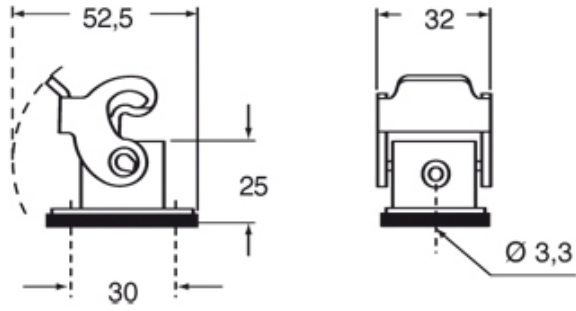

Part number
CK 03 I

Catalogue drawings

CK I(N)