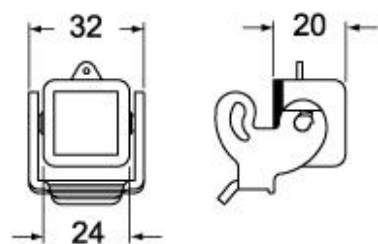

Part number

CK 03 CA

Catalogue drawings

CK C(N)

CK CA(N)

CK CX(N)

CK CXA(N)