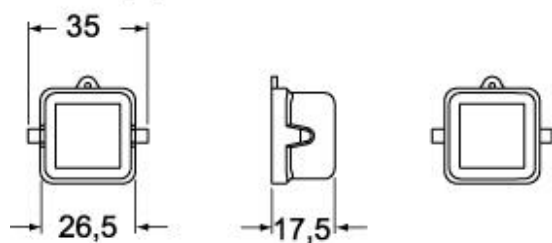

Part number

CK 03 CA

Catalogue drawings

CK C(N)

CK CA(N)

CK CX(N)

CK CXA(N)