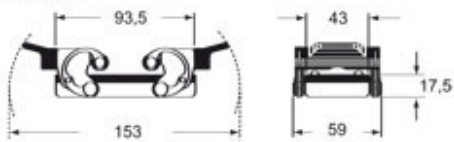

Technical data

IP degree of protection IP65 / IP66 / IP69

Further technical details

Weight	134,00 g
Operating temperature range (min, max)	-40°C...+125°C

Material properties

Other materials	Gasket: FKM
Colour	RAL 9005 black
RoHs conformity	Compliant
China RoHs - EFUP	E
REACH SVHC substances	No

Part number

CHVW 16

Catalogue drawings

CHOW (CAOW) MHOW (MAOW)

CHVW (CAVW) MHVW (MAVW)

CHCW G

CAVW G MAVW G