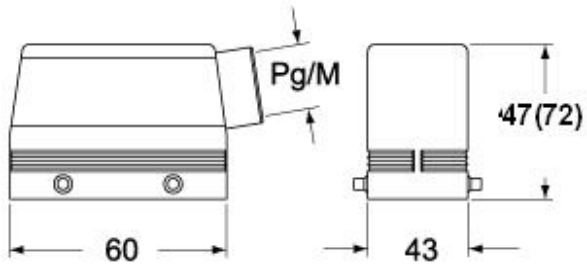

Part number

CHVR 06 L13

Catalogue drawings

CHOW (CAOW) - MHOW (MAOW)