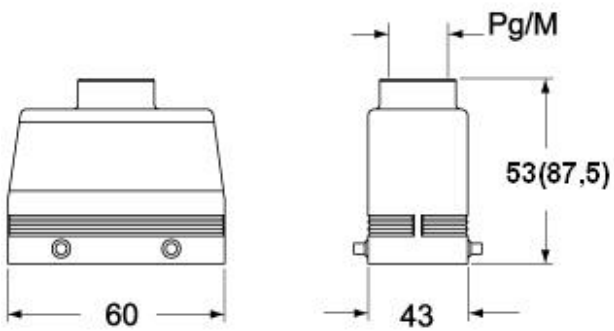

Part number

CHVR 06 L13

Catalogue drawings

CHOW (CAOW) - MHOW (MAOW)

CAVW - MAVW

CZCR LG