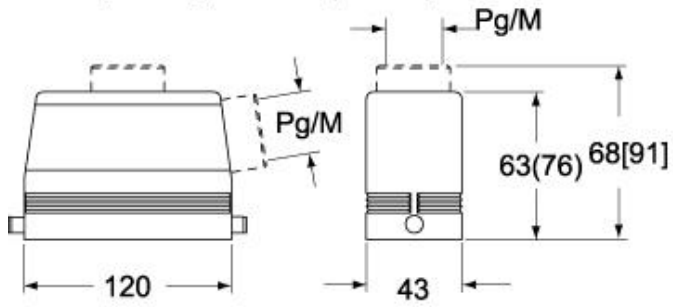

Part number

CHV 24 LG

Catalogue drawings

CHO L (CAO L) - MHO L [MAO L]
CHV L [CAV L] - MHV L (MAV L)