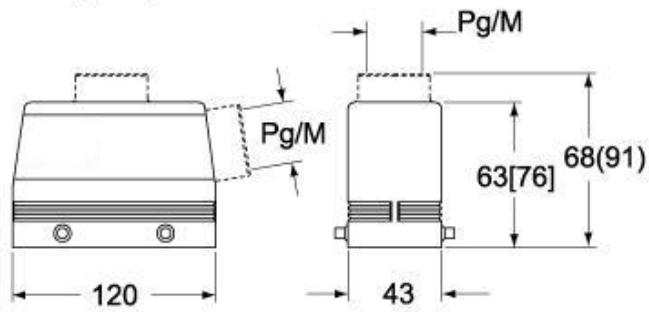

Part number

CHV 24

Catalogue drawings

**CHO [CAO] CHV (CAV) - MHO [MAO]
MHV (MAV)**