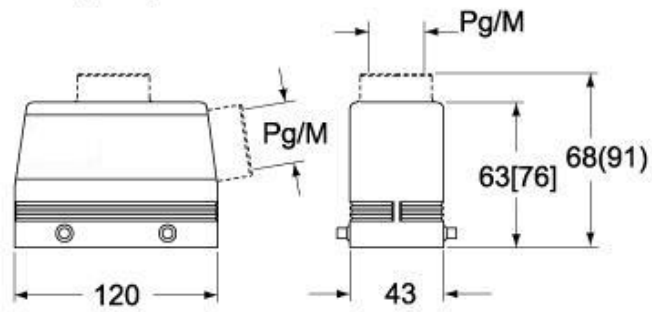

Part number

CHOT 24.5

Catalogue drawings

**CHO [CAO] CHV (CAV) - MHO [MAO]
MHV (MAV)**