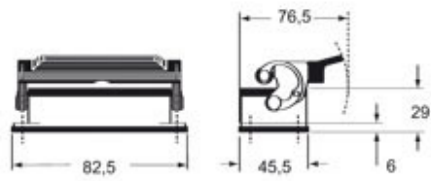

Catalogue drawings

CHIW L