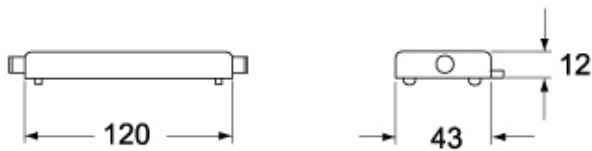

IP degree of protection	IP66
--------------------------------	------

Further technical details

Weight	79,00 g
Operating temperature range (min, max)	-40°C...+125°C

Material properties

Main material	Aluminium die-cast
Colour	RAL 7040 grey
RoHs conformity	Compliant
China RoHs - EFUP	E
REACH SVHC substances	No

Approvals / Standards

Certifications	DNV, BV
UL	ECBT2
cUL	ECBT8

General ordering information

EAN13 code	8015747016308
eCl@ss 8.1	27440208
ETIM 7.0	EC002314

Packaging Information

Packaging length	220,00 mm
Packaging height	130,00 mm
Packaging width	240,00 mm
Packaging weight	1,79 kg
Packaging volume	6,86 dm ³
Packaging description	Carton box
Packaging quantity	20 Pcs
Packaging EAN code	8015747191043
Sub-packaging weight	0,09 kg
Sub-packaging description	Plastic bag
Sub-packaging quantity	1 Pcs
Sub-packaging EAN barcode	8015747191050

Part number

CHC 24

Catalogue drawings

CHC

CHC L

CHC G

CHC LG