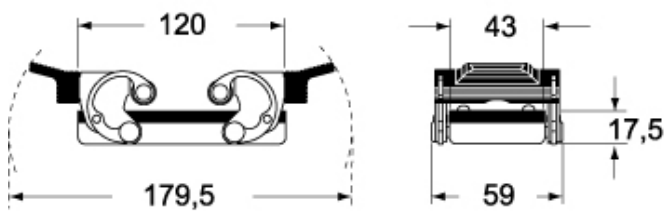

Part number
CHC 24

Cover, C-TYPE series, with 4 pegs, size "104.27", with eyelet

Product description

Product type	Cover
Series	C-TYPE
Closing type	With 4 pegs
Size	Size 104.27
Specification	With eyelet

Technical data

IP degree of protection	IP66
--------------------------------	------

Further technical details

Weight	79,00 g
Operating temperature range (min, max)	-40°C...+125°C

Material properties

Main material	Aluminium die-cast
Colour	RAL 7040 grey
RoHs conformity	Compliant
China RoHs - EFUP	E
REACH SVHC substances	No

Approvals / Standards

Certifications	DNV, BV
UL	ECBT2
cUL	ECBT8

General ordering information

EAN13 code	8015747016308
eCl@ss 8.1	27440208
ETIM 7.0	EC002314

Packaging Information

Packaging length	220,00 mm
Packaging height	130,00 mm
Packaging width	240,00 mm
Packaging weight	1,79 kg
Packaging volume	6,86 dm ³
Packaging description	Carton box
Packaging quantity	20 Pcs
Packaging EAN code	8015747191043
Sub-packaging weight	0,09 kg
Sub-packaging description	Plastic bag
Sub-packaging quantity	1 Pcs
Sub-packaging EAN barcode	8015747191050

Part number

CHC 24

Catalogue drawings

CHC

CHC L

CHC G

CHC LG