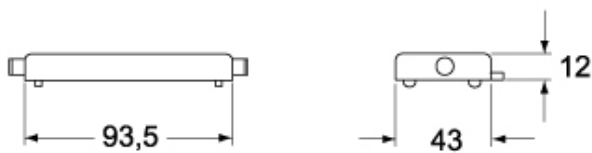

IP degree of protection	IP66
--------------------------------	------

Further technical details

Weight	61,00 g
Operating temperature range (min, max)	-40°C...+125°C

Material properties

Main material	Aluminium die-cast
Colour	RAL 7040 grey
RoHs conformity	Compliant
China RoHs - EFUP	E
REACH SVHC substances	No

Approvals / Standards

Certifications	DNV, BV
UL	ECBT2
cUL	ECBT8

General ordering information

EAN13 code	8015747016063
eCl@ss 8.1	27440208
ETIM 7.0	EC002314

Packaging Information

Packaging length	220,00 mm
Packaging height	130,00 mm
Packaging width	240,00 mm
Packaging weight	1,50 kg
Packaging volume	6,86 dm ³
Packaging description	Carton box
Packaging quantity	20 Pcs
Packaging EAN code	8015747191005
Sub-packaging weight	0,08 kg
Sub-packaging description	Plastic bag
Sub-packaging quantity	1 Pcs
Sub-packaging EAN barcode	8015747191012

Part number

CHC 16

Catalogue drawings

CHC

CHC L

CHC G

CHC LG