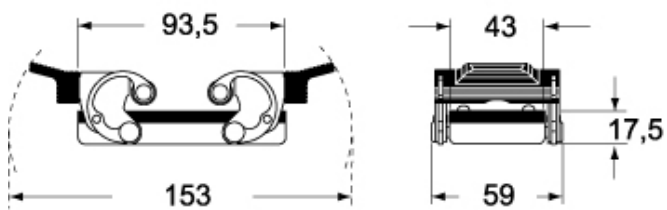

Part number
CHC 16

Cover, C-TYPE series, with 4 pegs, size "77.27", with eyelet

Product description

Product type	Cover
Series	C-TYPE
Closing type	With 4 pegs
Size	Size 77.27
Specification	With eyelet

Technical data

IP degree of protection	IP66
--------------------------------	------

Further technical details

Weight	61,00 g
Operating temperature range (min, max)	-40°C...+125°C

Material properties

Main material	Aluminium die-cast
Colour	RAL 7040 grey
RoHs conformity	Compliant
China RoHs - EFUP	E
REACH SVHC substances	No

Approvals / Standards

Certifications	DNV, BV
UL	ECBT2
cUL	ECBT8

General ordering information

EAN13 code	8015747016063
eCl@ss 8.1	27440208
ETIM 7.0	EC002314

Packaging Information

Packaging length	220,00 mm
Packaging height	130,00 mm
Packaging width	240,00 mm
Packaging weight	1,50 kg
Packaging volume	6,86 dm ³
Packaging description	Carton box
Packaging quantity	20 Pcs
Packaging EAN code	8015747191005
Sub-packaging weight	0,08 kg
Sub-packaging description	Plastic bag
Sub-packaging quantity	1 Pcs
Sub-packaging EAN barcode	8015747191012

Part number

CHC 16

Catalogue drawings

CHC

CHC L

CHC G

CHC LG