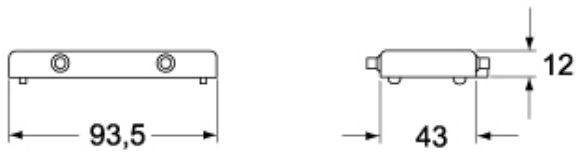

Part number

CHC 16

Catalogue drawings

CHC