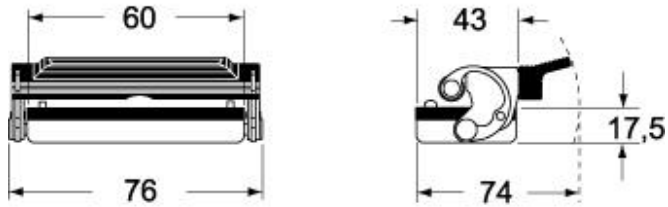

Part number

CHC 06 LG

Catalogue drawings

CHC LG