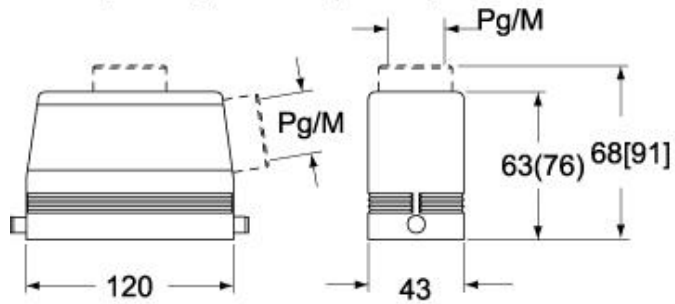

Part number

CAVT 24.6 L

Hood, C-TYPE series, with 2 pegs, 1" NPT top cable entry, size "104.27", high construction

Product description		Material properties	
Product type	Hood	Colour	RAL 7040 grey
Series	C-TYPE	RoHs conformity	Compliant
Closing type	With 2 pegs	China RoHs - EFUP	E
Size	Size 104.27	REACH SVHC substances	No
Cable entry	Top cable entry 1" NPT	Approvals / Standards	
Specification	High construction	Certifications	DNV, BV
Technical data		UL	ECBT2
IP degree of protection	IP65 / IP66 / IP69	cUL	ECBT8
Further technical details		General ordering information	
Weight	238,00 g	EAN13 code	8015747010818
Operating temperature range (min, max)	-40°C...+125°C	Packaging Information	
		Packaging length	230,00 mm
		Packaging height	160,00 mm
		Packaging width	270,00 mm
		Packaging weight	2,60 kg
		Packaging volume	9,94 dm ³
		Packaging description	Carton box
		Packaging quantity	10 Pcs
		Packaging EAN code	8015747238830
		Sub-packaging weight	1,30 kg
		Sub-packaging description	Plastic packaging
		Sub-packaging quantity	5 Pcs
		Sub-packaging EAN barcode	8015747010825

Part number

CAVT 24.6 L

Catalogue drawings

CHO L (CAO L) - MHO L [MAO L]

CHV L [CAV L] - MHV L (MAV L)

CHV LG (CAV LG), MHV LG (MAV LG) [MFV LG]