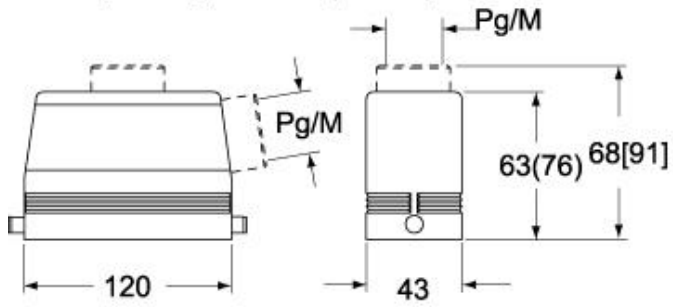

Part number

CAVT 24.5 L

Hood, C-TYPE series, with 2 pegs, 3/4" NPT top cable entry, size "104.27", high construction

Product description		Material properties	
Product type	Hood	Colour	RAL 7040 grey
Series	C-TYPE	RoHs conformity	Compliant
Closing type	With 2 pegs	China RoHs - EFUP	E
Size	Size 104.27	REACH SVHC substances	No
Cable entry	Top cable entry 3/4" NPT	Approvals / Standards	
Specification	High construction	Certifications	DNV, BV
Technical data		UL	ECBT2
IP degree of protection	IP65 / IP66 / IP69	cUL	ECBT8
Further technical details		General ordering information	
Weight	246,00 g	EAN13 code	8015747204279
Operating temperature range (min, max)	-40°C...+125°C	Packaging Information	
		Sub-packaging weight	1,23 kg
		Sub-packaging description	Plastic packaging
		Sub-packaging quantity	5 Pcs
		Sub-packaging EAN barcode	8015747204286

Part number

CAVT 24.5 L

Catalogue drawings

CHO L (CAO L) - MHO L [MAO L]
CHV L [CAV L] - MHV L (MAV L)

CHV LG (CAV LG), MHV LG (MAV LG) [MFV LG]