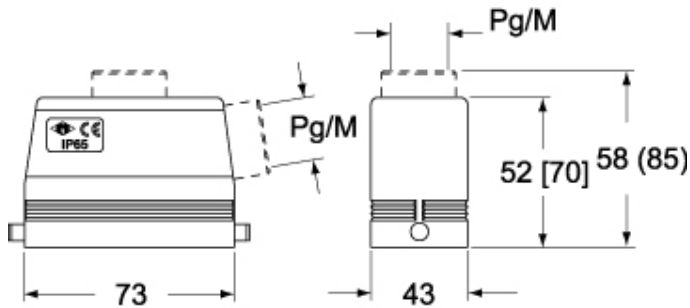

Part number

CAVT 10.5 L

Catalogue drawings

CHO L (CAO) MHO L [MAO L]
CHV L [CAV L] MHV L (MAV L)