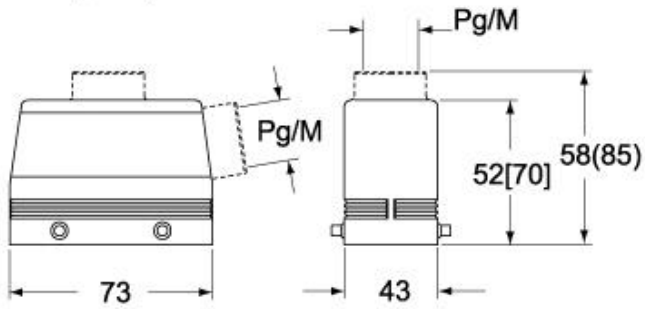

Part number

CAVT 10.5

Catalogue drawings

**CHO [CAO] CHV (CAV) - MHO [MAO]
MHV (MAV)**