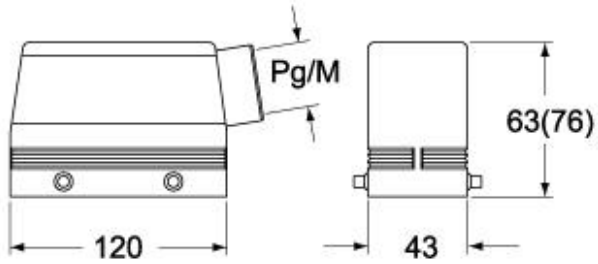

Part number

CAVS 24.29

Hood, EMC series, with 4 pegs, Pg29 top cable entry, size "104.27", high construction

Product description

Product type	Hood
Series	EMC
Closing type	With 4 pegs
Size	Size 104.27
Cable entry	Top cable entry Pg29
Specification	High construction

Approvals / Standards

Certifications	DNV, BV
UL	ECBT2
cUL	ECBT8

General ordering information

EAN13 code 8015747147613

Part number

CAVS 24.29

Catalogue drawings

CHOS (CAOS) - MHOS (MAOS)