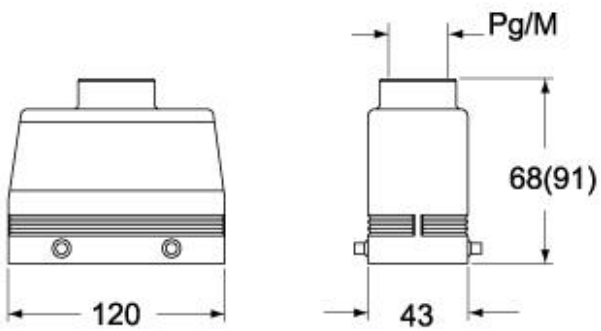

CHVS (CAVS) - MHVS (MAVS)