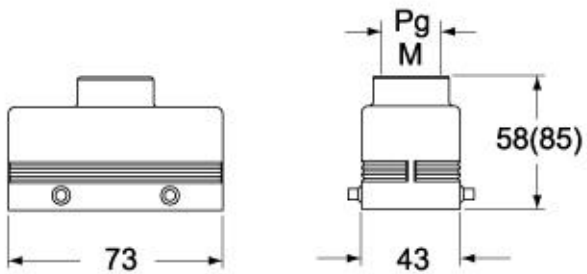

CHVR (CAVR) - MHVR (MAVR)