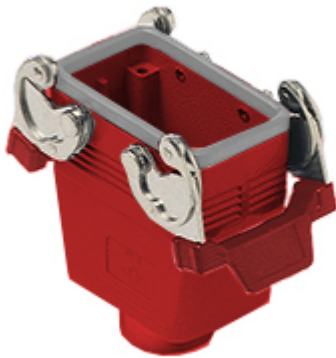

Part number

# CAVR 10 G

Hood, 180 °C series, with 2 levers, Pg21 top cable entry, size "57.27", high construction

## Product description

<b>Product type</b>	Hood
<b>Series</b>	180 °C
<b>Closing type</b>	With 2 levers
<b>Size</b>	Size 57.27
<b>Cable entry</b>	Top cable entry Pg21
<b>Specification</b>	High construction