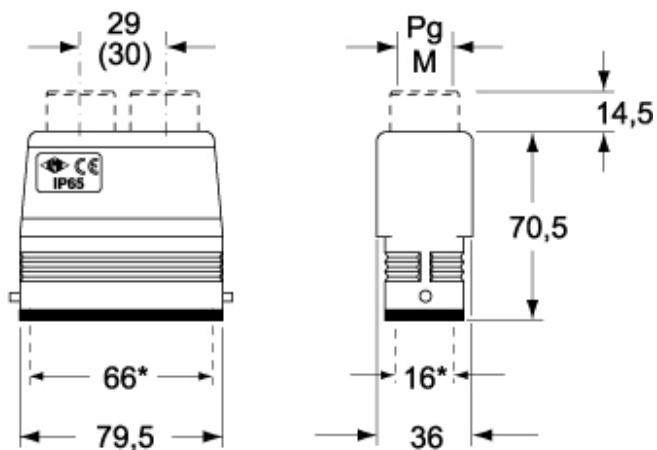

Part number

CAV 16.216

Catalogue drawings

CZAV L2 - (MZAV L2) - [MZFV L2]