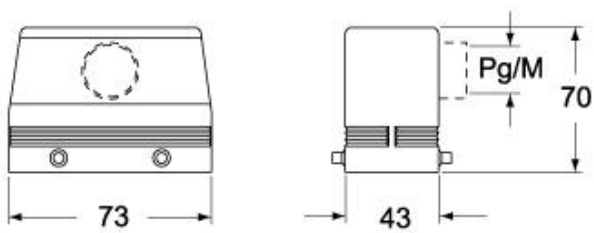

Technical data

IP degree of protection IP65 / IP66 / IP69

Further technical details

Weight	151,00 g
Operating temperature range (min, max)	-40°C...+125°C

Material properties

Colour	RAL 7040 grey
RoHs conformity	Compliant
China RoHs - EFUP	E
REACH SVHC substances	No

Approvals / Standards

Certifications	DNV, BV
UL	ECBT2
cUL	ECBT8

General ordering information

EAN13 code 8015747009423

Packaging Information

Packaging length	270,00 mm
Packaging height	130,00 mm
Packaging width	180,00 mm
Packaging weight	1,67 kg
Packaging volume	6,32 dm ³
Packaging description	Carton box
Packaging quantity	10 Pcs
Packaging EAN code	8015747225946
Sub-packaging weight	0,84 kg
Sub-packaging description	Plastic packaging
Sub-packaging quantity	5 Pcs
Sub-packaging EAN barcode	8015747009430

Part number

CAV 10.29

Catalogue drawings

**CHO [CAO] CHV (CAV) - MHO [MAO]
MHV (MAV)**

CAF - MAF/MFF

CHV G (CAV G) - MHV G (MAV G) - [MFV G]