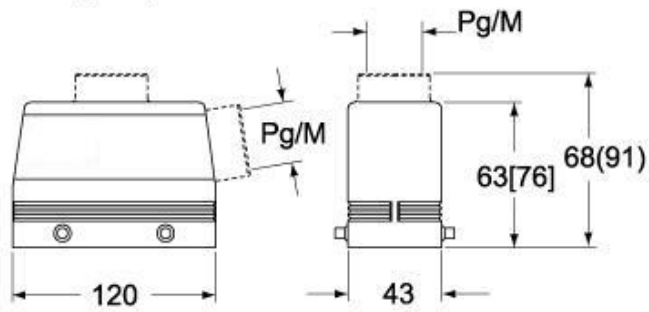

Part number

CAOT 24.5

Catalogue drawings

**CHO [CAO] CHV (CAV) - MHO [MAO]
MHV (MAV)**