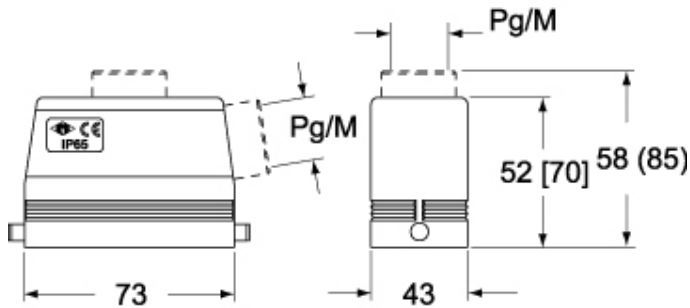

Part number

CAO 10 L21

Catalogue drawings

CHO L (CAO) MHO L [MAO L]
CHV L [CAV L] MHV L (MAV L)