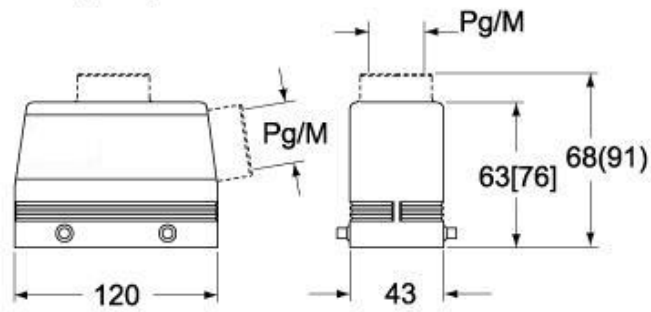

Part number

CAF 24.29

Catalogue drawings

**CHO [CAO] CHV (CAV) - MHO [MAO]
MHV (MAV)**