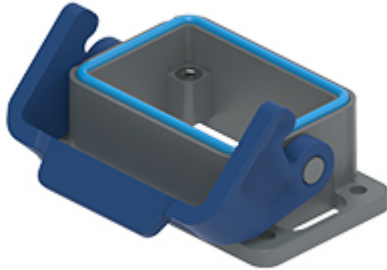

# THIC 06 L

Bulkhead mounting housing, T-TYPE/C series,  
with 1 lever, size "44.27"

#### Product description

<b>Product type</b>	Bulkhead mounting housing
<b>Series</b>	T-TYPE/C
<b>Closing type</b>	With 1 lever
<b>Size</b>	Size 44.27
<b>Cable entry</b>	Without cable entry