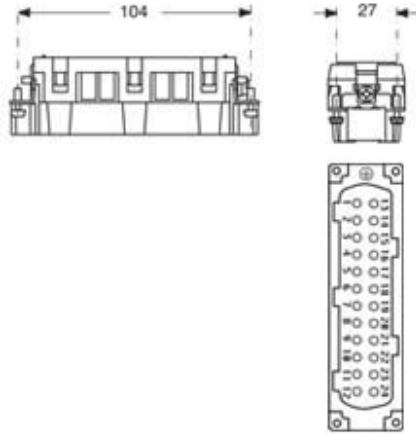

Part number

RCEM 24

Catalogue drawings