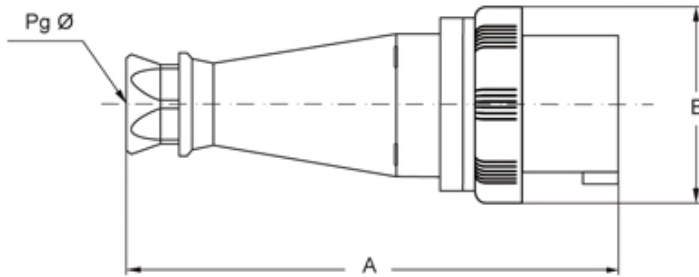

Part number

PHW 6363 SV

Catalogue drawings

(63 / 125A) PHW ... SV

PHW...SV		A	B	Pg ø
63A	2P+⊕	264,5	112	36
	3P+⊕	264,5	112	36
	3P+N+⊕	264,5	112	36
125A	2P+⊕	310	130	2"gas
	3P+⊕	310	130	2"gas
	3P+N+⊕	310	130	2"gas