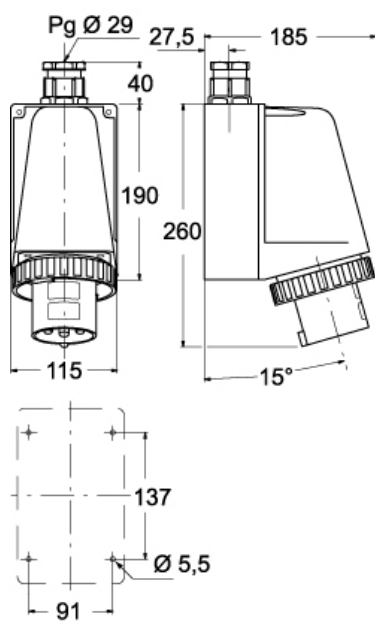

Part number

# PEW 6374 SM

Wall-mounting plug, PLUSO series, 3 poles + PE, 7 h (black), 63 A, 480 ÷ 500 V

Product description		Material properties	
<b>Product type</b>	Plug Wall-mounting	<b>Colour</b>	RAL 7035 grey, RAL 9005 black
<b>Series</b>	PEW...SM, PLUSO	<b>RoHs conformity</b>	Compliant with exemption 6(c): copper alloy containing up to 4% lead by weight
<b>N. of poles</b>	3 poles +	<b>China RoHs - EFUP</b>	50
<b>Clock position</b>	7	<b>REACH SVHC substances</b>	Yes Lead
Technical data		<b>SCIP number</b>	Ca7de37f-add8-4b77-9861-279c94903ade
<b>Current</b>	63 A	Approvals / Standards	
<b>Voltage</b>	480 ÷ 500 V	<b>Reference standard</b>	EN 60309-1 and -2
<b>IP degree of protection</b>	IP67	General ordering information	
Further technical details		<b>EAN13 code</b>	8015747077873
<b>Weight</b>	1.240,00 g	Packaging Information	
<b>Operating temperature range (min, max)</b>	-25°C ... +40°C	<b>Packaging length</b>	210,00 mm
		<b>Packaging height</b>	135,00 mm
		<b>Packaging width</b>	280,00 mm
		<b>Packaging weight</b>	1,46 kg
		<b>Packaging volume</b>	7,94 dm <sup>3</sup>
		<b>Packaging description</b>	Carton box
		<b>Packaging quantity</b>	1 Pcs
		<b>Packaging EAN code</b>	8015747077880

# PEW 6374 SM

Catalogue drawings

(63A) PEW ... SM

(125A) PEW ... SM