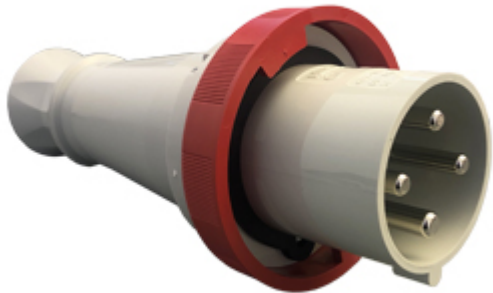

Part number

PEW 6364 SV

Mobile plug, PLUSO series, 3 poles + PE, 6 h (red), 63 A, 380 ÷ 415 V, straight

Product description		Material properties	
Product type	Plug Mobile	Colour	RAL 7035 grey, RAL 3000 red
Series	PEW...SV, PLUSO	RoHs conformity	Compliant with exemption 6(c): copper alloy containing up to 4% lead by weight
N. of poles	3 poles + 	China RoHs - EFUP	50
Clock position	6	REACH SVHC substances	Yes Lead
Specification	Straight	SCIP number	Ca7de37f-add8-4b77-9861-279c94903ade
Technical data		Approvals / Standards	
Current	63 A	Reference standard	EN 60309-1 and -2
Voltage	380 ÷ 415 V	General ordering information	
IP degree of protection	IP67	EAN13 code	8015747077569
Further technical details		Packaging Information	
Weight	758,00 g	Packaging length	300,00 mm
Operating temperature range (min, max)	-25°C ... +40°C	Packaging height	130,00 mm
		Packaging width	200,00 mm
		Packaging weight	1,60 kg
		Packaging volume	7,80 dm ³
		Packaging description	Carton box
		Packaging quantity	2 Pcs
		Packaging EAN code	8015747077576

Part number

PEW 6364 SV

Catalogue drawings

(63 / 125A) PEW ... SV

PEW ... SV	A	B	Pg Ø
63A 2P+⊕	264,5	112	36
3P+⊕	264,5	112	36
3P+N+⊕	264,5	112	36
125A 2P+⊕	310	130	2" gas
3P+⊕	310	130	2" gas
3P+N+⊕	310	130	2" gas