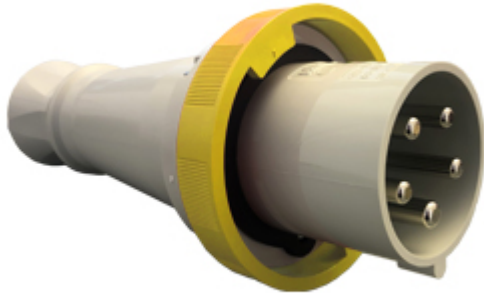

# PEW 6345 SV

Mobile plug, PLUSO series, 3 poles + N + PE, 4 h (yellow), 63 A, 57/100 ÷ 75/130 V, straight

#### Product description

<b>Product type</b>	Plug Mobile
<b>Series</b>	PEW...SV, PLUSO
<b>N. of poles</b>	3 poles + N + 
<b>Clock position</b>	4
<b>Specification</b>	Straight