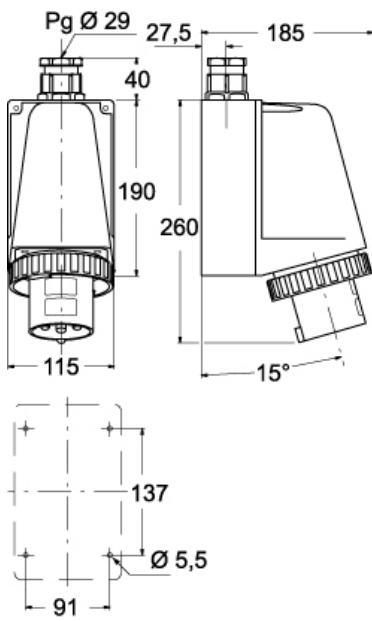

Part number

PEW 6333 SM

Wall-mounting plug, PLUSO series, 2 poles + PE, 3 h (white), 63 A, 50 ÷ 250 V

Product description

Product type	Plug Wall-mounting
Series	PEW...SM, PLUSO
N. of poles	2 poles + 
Clock position	3

Technical data

Current	63 A
Voltage	> 50 ÷ 250 V
IP degree of protection	IP67

Further technical details

Operating temperature range (min, max)	-25°C ... +40°C
---	-----------------

Material properties

Colour	RAL 7035 grey, RAL 9010 white
---------------	-------------------------------

PEW 6333 SM

Catalogue drawings

(63A) PEW ... SM

(125A) PEW ... SM