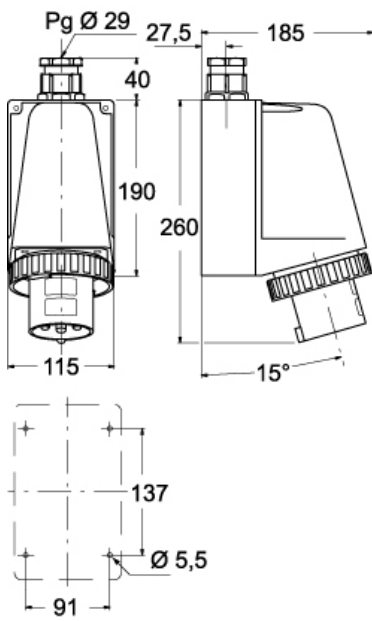

Part number

PEW 63123 SM

Wall-mounting plug, PLUSO series, 2 poles + PE, 12 h (white), 63 A

Product description

Product type	Plug Wall-mounting
Series	PEW...SM, PLUSO
N. of poles	2 poles + 
Clock position	12

Colour	RAL 7035 grey, RAL 9010 white
---------------	-------------------------------

Approvals / Standards

Reference standard	EN 60309-1 and -2
---------------------------	-------------------

General ordering information

EAN13 code	8015747158251
-------------------	---------------

Part number

PEW 63123 SM

Catalogue drawings

(63A) PEW ... SM

(125A) PEW ... SM