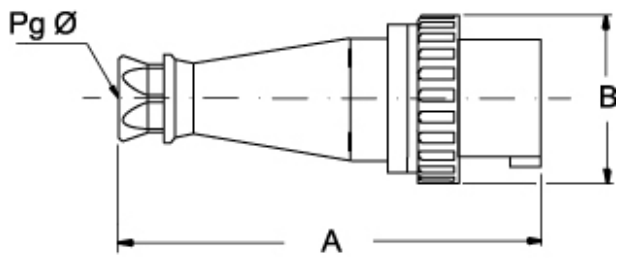

Part number

PEW 63115 SV

Mobile plug, PLUSO series, 3 poles + N + PE, 11 h (red), 63 A, 250/440 ÷ 265/460 V, straight

Product description		Material properties	
Product type	Plug Mobile	Colour	RAL 7035 grey, RAL 3000 red
Series	PEW...SV, PLUSO	RoHs conformity	Compliant with exemption 6(c): copper alloy containing up to 4% lead by weight
N. of poles	3 poles + N + 	China RoHs - EFUP	50
Clock position	11	REACH SVHC substances	Yes Lead
Specification	Straight	SCIP number	Ca7de37f-add8-4b77-9861-279c94903ade
Technical data		Approvals / Standards	
Current	63 A	Reference standard	EN 60309-1 and -2
Voltage	250/440V ÷ 265/460V	General ordering information	
IP degree of protection	IP67	EAN13 code	8015747076623
Further technical details		Packaging Information	
Weight	705,00 g	Packaging weight	1,61 kg
Operating temperature range (min, max)	-25°C ... +40°C	Packaging volume	6,61 dm ³
		Packaging description	Carton box
		Packaging quantity	2 Pcs
		Packaging EAN code	8015747111928

Part number

PEW 63115 SV

Catalogue drawings

(63 / 125A) PEW ... SV

PEW ... SV	A	B	Pg Ø
63A 2P+⊕	264,5	112	36
3P+⊕	264,5	112	36
3P+N+⊕	264,5	112	36
125A 2P+⊕	310	130	2" gas
3P+⊕	310	130	2" gas
3P+N+⊕	310	130	2" gas