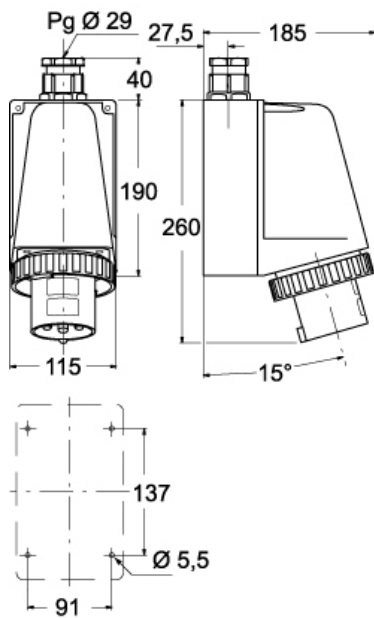

Part number

PEW 12554 SM

Wall-mounting plug, PLUSO series, 3 poles + PE, 5 h (black), 125 A, 600 ÷ 690 V

Product description

Product type	Plug Wall-mounting
Series	PEW...SM, PLUSO
N. of poles	3 poles + 
Clock position	5

Technical data

Current	125 A
Voltage	600 ÷ 690 V
IP degree of protection	IP67

Further technical details

Operating temperature range (min, max)	-25°C ... +40°C
---	-----------------

Approvals / Standards

Reference standard	EN 60309-1 and -2
---------------------------	-------------------

General ordering information

EAN13 code	8015747156219
-------------------	---------------

Part number

PEW 12554 SM

Catalogue drawings

(63A) PEW ... SM

(125A) PEW ... SM