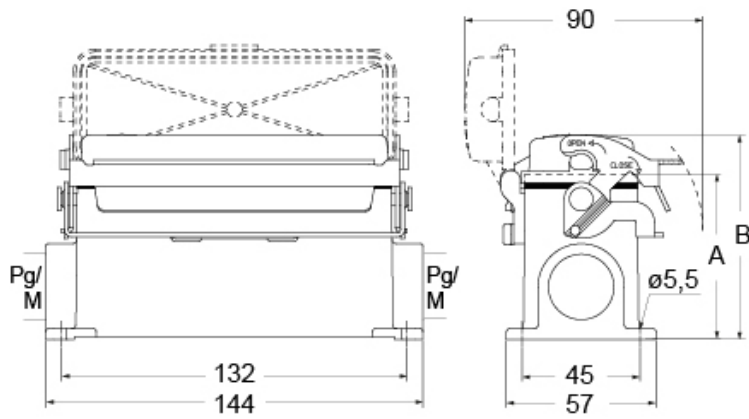

Part number

MVAP 24LSP25

Catalogue drawings

part No.	A	B
CVP / MVP 24 LSP	63	78
CVAP / MVAP 24 LSP	81	96